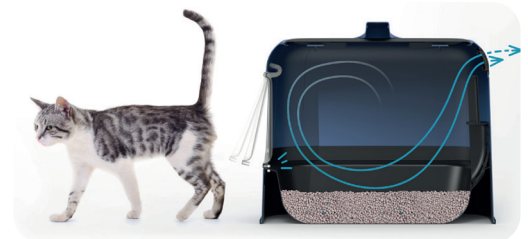

Style and environment: it is from the union of these two concepts that SMART OLIMPIA was born, a toilet with a clean and refined design made in EU produced with high-quality recycled plastic. SMART OLIMPIA's matt finishing makes it even more sober and elegant, adapting its four colors to any type of environment, from the most modern to the most classic one. The door is equipped with a magnet for permanently stable closing and odor prevention. Thanks also to the carbon filter, it will seem almost as if you do not have it in your home. The ergonomic handle makes this litter box easy to use and clean. The included scoop can be stored inside the litter box thanks to its convenient hook.

Porta magnetica per una chiusura stabile
Magnetic door for a stable closing

Plastica riciclata
Recycled plastic

Design svizzero
Swiss design

Grazie al filtro al carbone attivo e alla chiusura magnetica, i cattivi odori sono sotto controllo!
Odour-proof thanks to fast-closing magnetic door and the carbon filter!